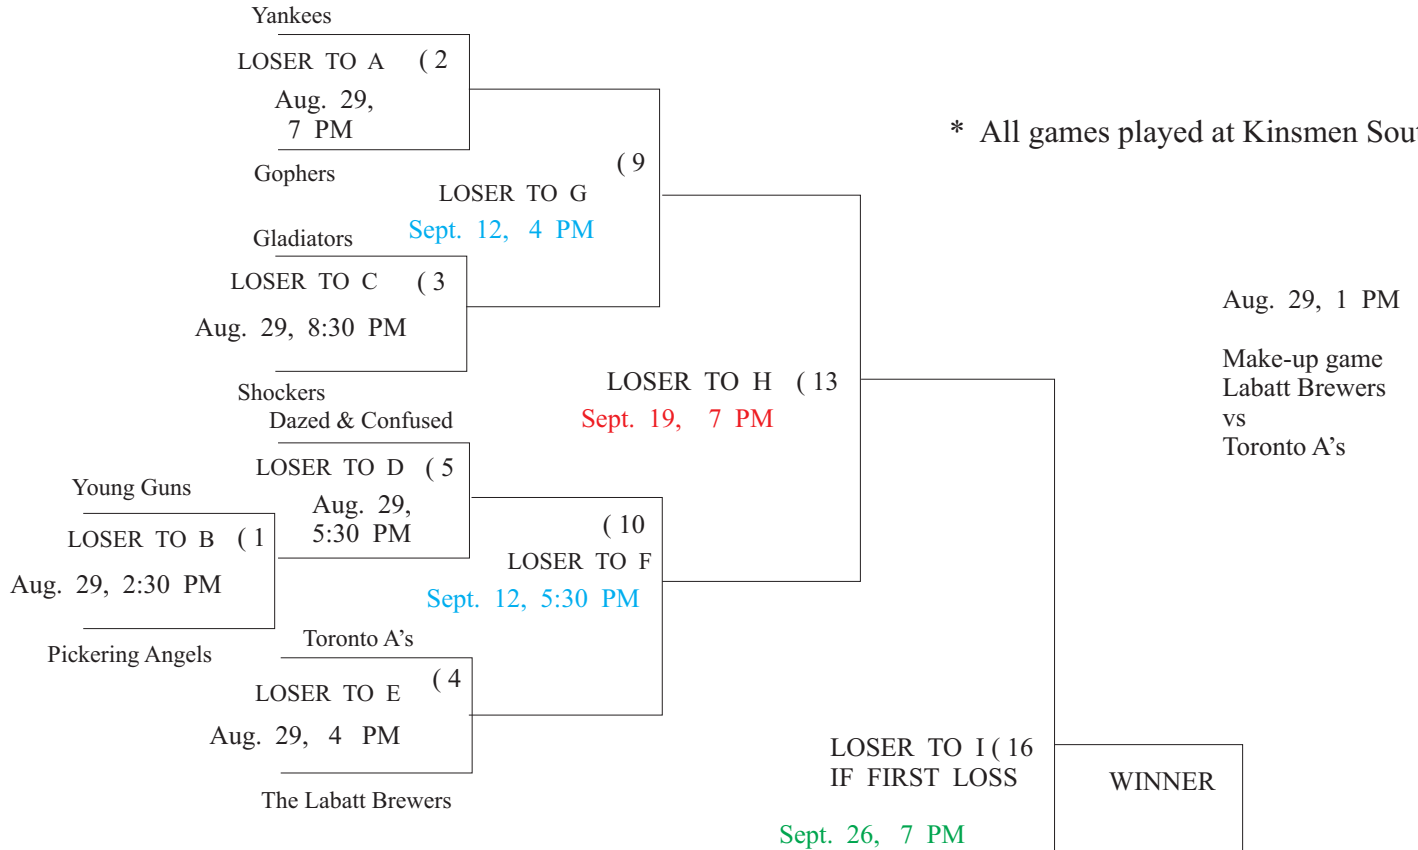

WINNER'S BRACKET

“A” DIVISION
2010 PLAYOFFS

* All games played at Kinsmen South

LOSER'S BRACKET