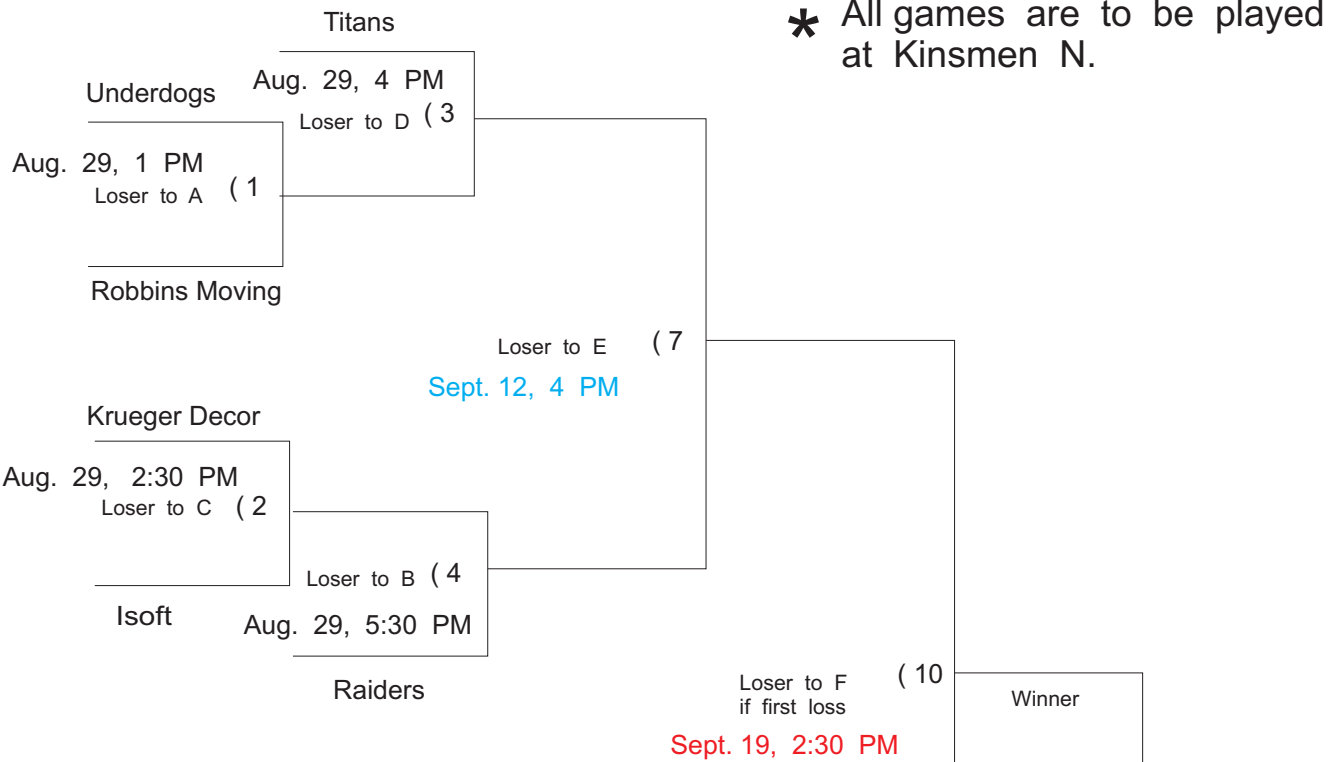

# PMSL "E" DIVISION PLAYOFFS 2010

Winner's Bracket

\* All games are to be played at Kinsmen N.

Loser's bracket